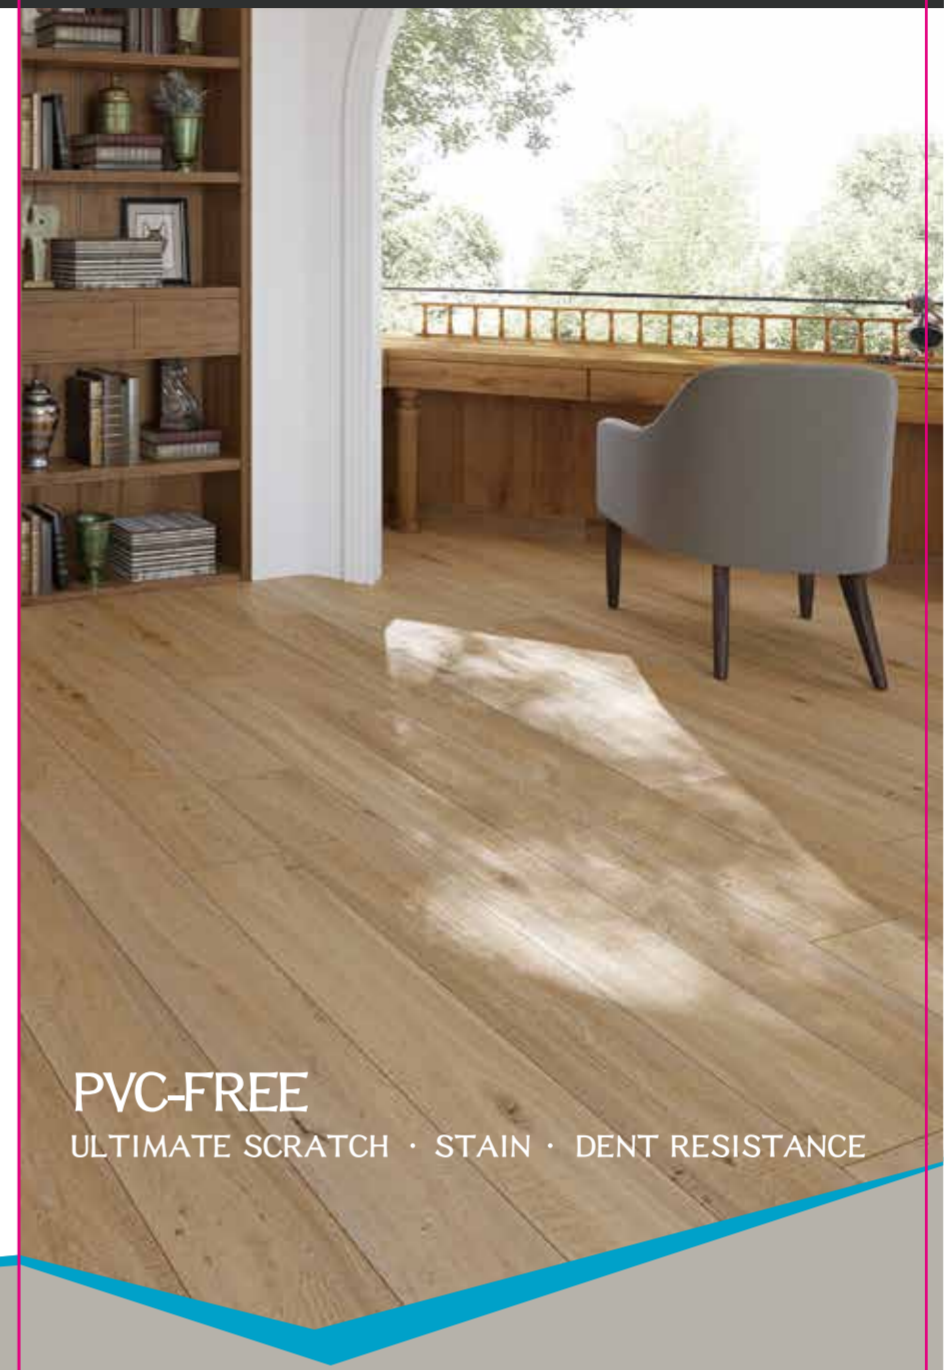

120 mm

120 mm

120 mm

VORTEX ECO CORE FLOORING

Product Specifications

Thickness	7mm	
Plank Size	240mm * 1525mm	
Usage	Residential Use	Commercial Use
Warranty	Lifetime residential limited	15 year commercial

210 mm